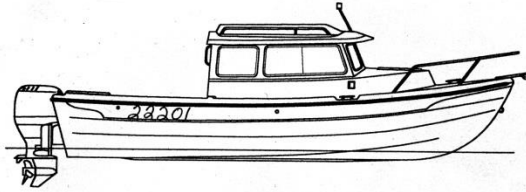

**C-Dory 22 foot Cruiser**

**Built by C-Dory Marine Inc., Kent Wa.**